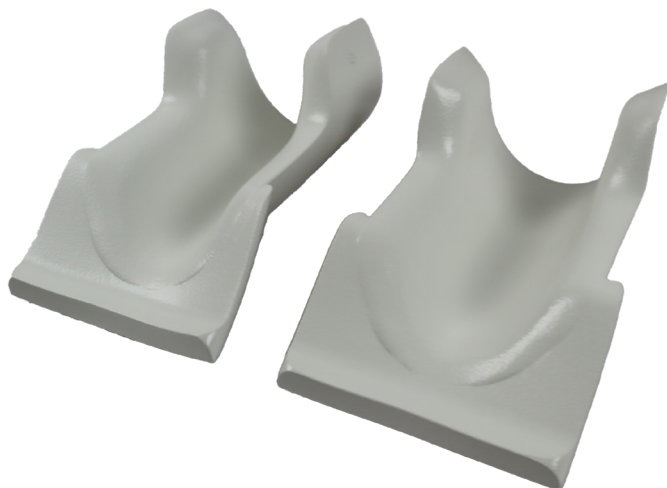

Adult Head Rest Kit

INF-9008

Improve the efficiency and patient experience of your CT imaging procedures using the Canon Aquilion CT machine using INFAB's Adult Head Rest Kit, a 2-piece kit composed of 2 different-sized head pads made of open-cell foam to maximize patient compatibility. The head pads provide comfort, stabilization, and support thanks to their open-cell foam substrate, which is soft and supportive. The INFAB Adult Head Rest Kit is the perfect addition to CT suites looking to improve their efficiency, streamline their procedures, and ensure patient comfort.

- Includes 2 different-sized head pads for maximum compatibility
- Ensures proper patient positioning and immobilization during CT scan procedures.
- Head pads provide comfort, support, and stabilization during the use of the head holder.
- All coverings/material are Latex Free, MRI Safe

Model	INF-9008
Description	Adult Head Rest Kit
Modalities	CT Scan
Substrate	Open cell foam
Finish	Nylon/ScanCoat
Sterile	N
Latex Free	Y
Single Use	N

REV002

1040 Avenida Acaso
Camarillo, CA 93012, USA

tel: 805.987.5255
fax: 805.482.8424